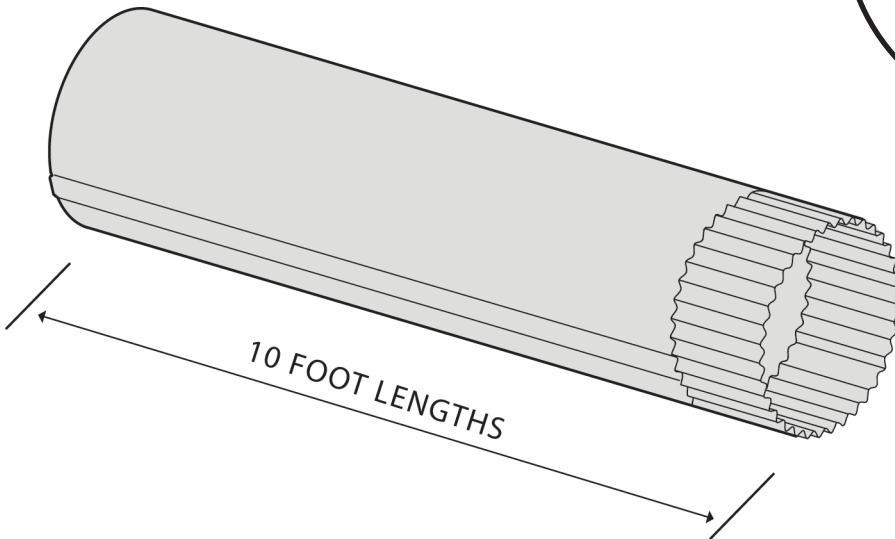

## 3" TO 6" ROUND DOWNSPOUT

3" to 6"

- SIZE**
- 3 Inch Downspout
  - 4 Inch Downspout
  - 5 Inch Downspout
  - 6 Inch Downspout

Color: \_\_\_\_\_ Approved by: \_\_\_\_\_ Date: \_\_\_\_\_

- METAL**
- .019 Aluminium
  - .024 Aluminium
  - .032 Aluminium
  - .040 Aluminium
  - .050 Aluminium  
(.050 not available in 3")
  - 24 Gauge Steel
  - 26 Gauge Steel
  - 20 Oz. Copper
  - 16 Oz. Copper